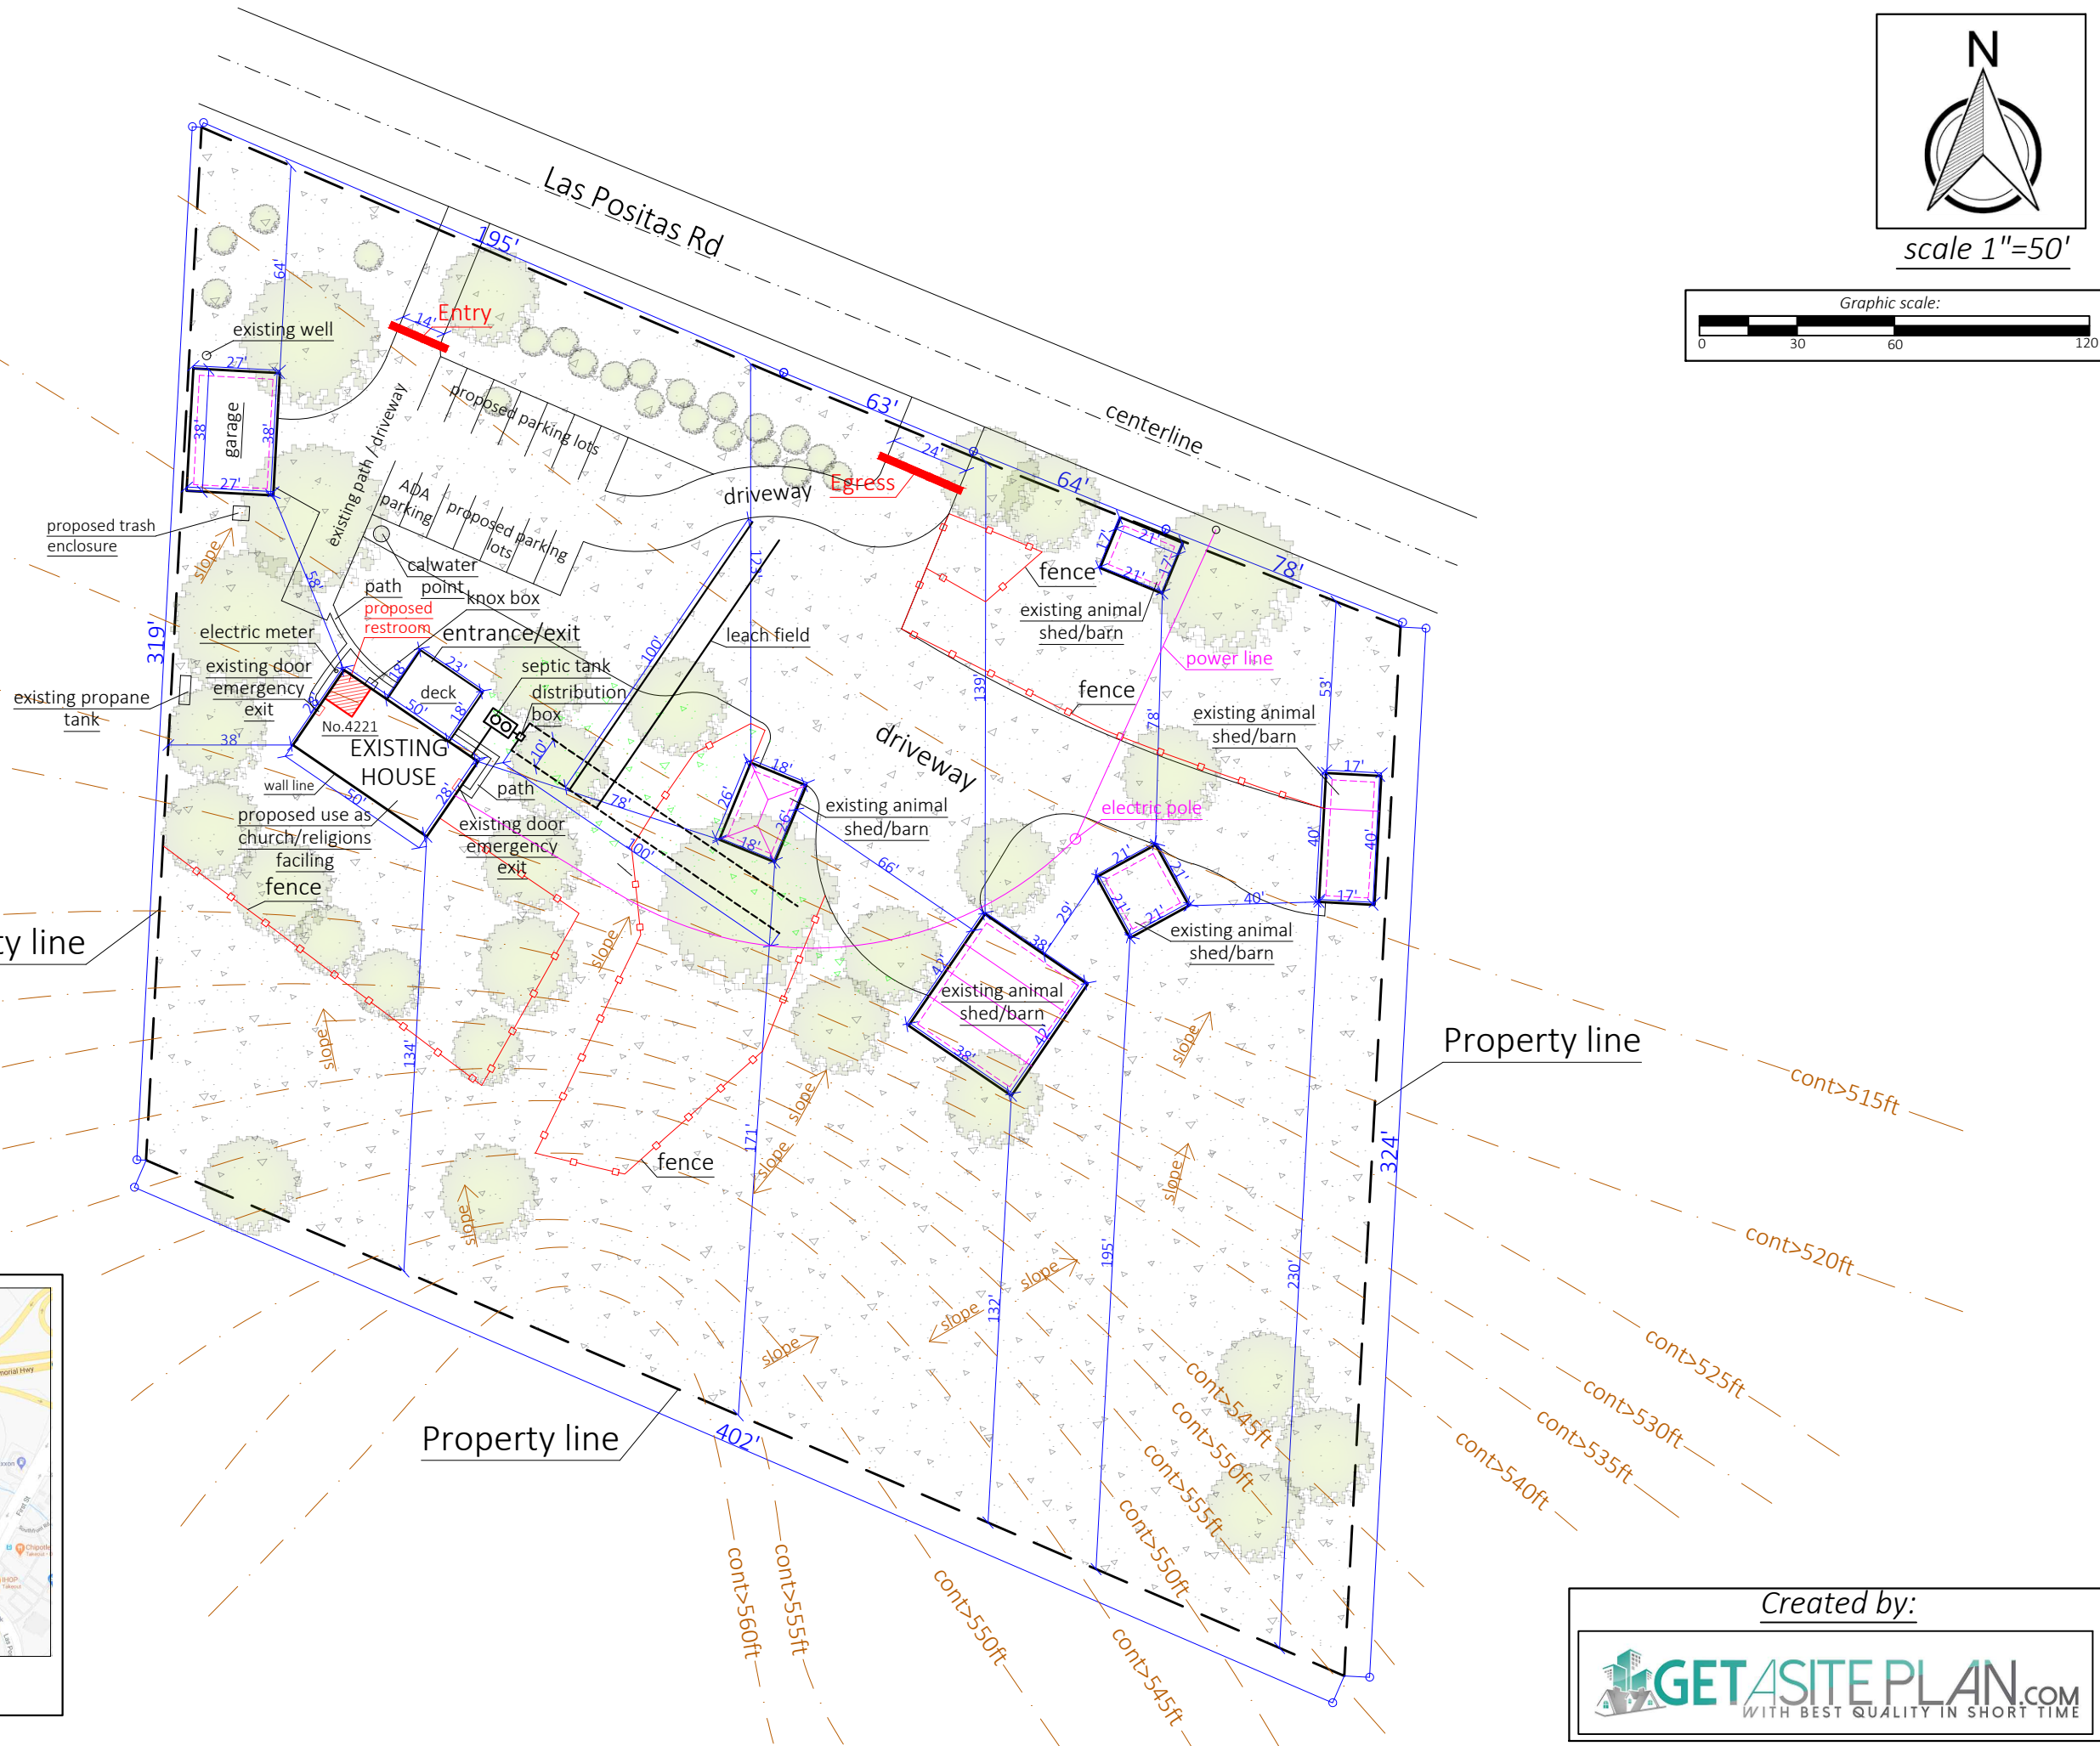

SITE PLAN

4221 Las Positas Rd
Livermore CA 94551

Parcel ID: 902-8-14-1

Lot area: 2.83 Acres

Plot Size: 11"x17"

scale 1"=50'

VICINITY MAP

Created by: